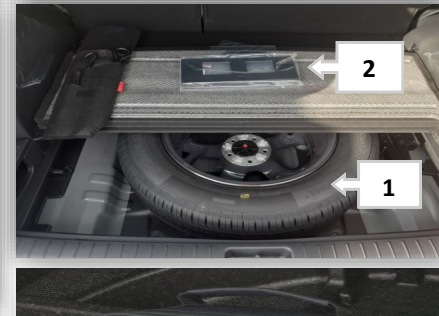

# KIA EQUIPEMENT- ŽILINA

COUNTRYCODE	C11AH	
COUNTRYNAME	ITALY	
BODYNr.	HWW 068343	
VINNr.	U5YPUB1BANL068343	
1	SP.TIRETMK	MOB.KIT QLE + QLE BAG
3	PLATEHOLDER	SHORT TYPE NQ5
4	TOOLS	EUROPE
5	TRIANGLE	XXXXXX
8	FIRSTAIDKIT	XXXXXX
8	T.PRESS.METER	XXXXXX
5	MANUAL	QLE ITALIAN
8	WARRANTYBOOK	XXXXX
8	NAVI.MANUAL	XXXXX
8	ANTENA	SHARK
9	FUELLABEL	XXXXX
9	P.TGATELABEL	XXXXX
9	WHEELCOVER	XXXX
9	LUGGAGENET	X
10	BATTERYSPEC.	60AH / 48AH (5HR)-550CCA
10	ASHTRAY	XXXXX
10	NAVIGATION	7NAV+SD
10	FIREEXTING.	XXXXXX
11	OTHERS.	ICCB CABLE

- SP. TIRETMK: STEEL WHEEL** – spare tire in the trunk.  
MOB. KIT + QLE BAG, – compressor and sealant inside the etui, located in the trunk.
- PLATEHOLDER** – in the trunk.
- TOOLS** – in the trunk.
- TRIANGLE, FIRSTAIDKIT, T.PRESS.METER** – front passenger seat/clipboard.
- MANUAL:** instruction inside the gloves box.
- WARRANTYBOOK**– in the clipboard.
- NAVI. MANUAL:** in the clipboard.
- ANTENNA:** SHARK – NAVI – antenna type "shark fin" mounted on the roof.  
ANTENA – short antenna in the gloves box.
- LUGGAGENET** – net inside the bag in the trunk.
- ASHTRAY:** "ASH TRAY" - ashtray located in the panel between the front seats. Cigar lighter inside the slot.

**11. OTHERS – ICCB CABLE (PLUG-IN HYBRID VEHICLES)-charging cable on the rear seats/floor.**